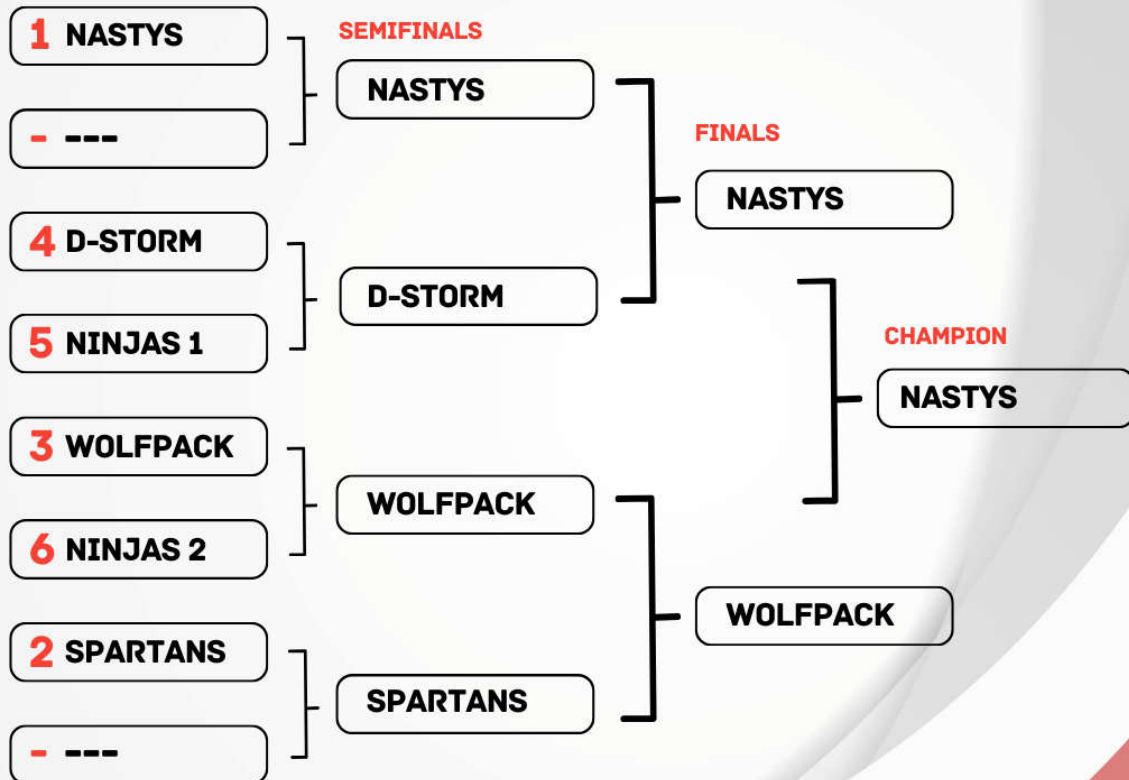

2

WOLFPACK DC

3

D-STORM BRNO

4

VIENNA STATE SPARTANS

5

DODGEBALL NINJAS VIENNA 1

6

DODGEBALL NINJAS VIENNA 2

ALL GAMES - LIVE & ON DEMAND

YOUTUBE.COM/@DODGEBALLAUSTRIA1

SEASON 24/25

MEN 1ST LEAGUE

PLAYOFFS

QUARTERFINALS

ALL GAMES - LIVE & ON DEMAND

YOUTUBE.COM/@DODGEBALLAUSTRIA1

SEASON 24/25

MEN 1ST LEAGUE

REGULAR SEASON

AFTER GAMEDAY 4 / 4

	TEAM	GAMES	W-D-L	SETS	DIFF.	POINTS
1	 NASTY NUTCRACKERS	10	10-0-0	224:114	+110	20
2	 VIENNA STATE SPARTANS	10	6-1-3	176:156	+20	13
3	 WOLFPACK	10	5-1-4	167:141	+26	11
4	 D-STORM BRNO	10	2-3-5	132:192	-60	7
5	 DODGEBALL NINJAS 1	10	3-1-6	167:153	+14	7
6	 DODGEBALL NINJAS 2	10	1-0-9	98:208	-110	2