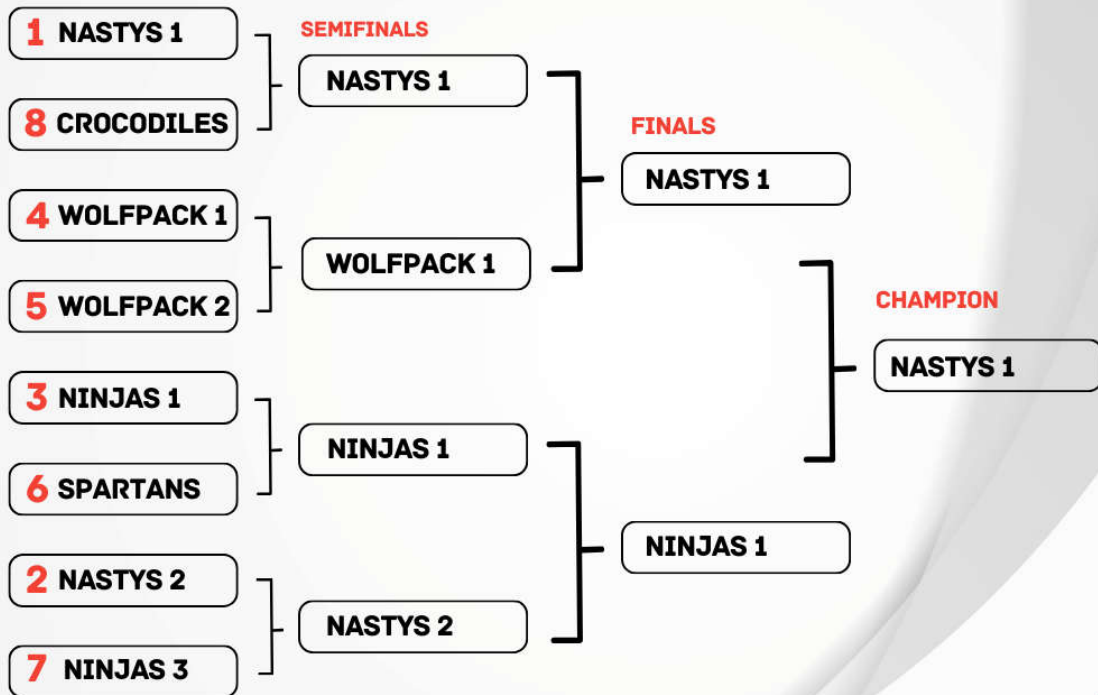

ALL GAMES - LIVE & ON DEMAND

[YOUTUBE.COM/@DODGEBALLAUSTRIA1](https://www.youtube.com/@DODGEBALLAUSTRIA1)

SEASON 24/25

MIXED 1ST LEAGUE

PLAYOFFS

QUARTERFINALS

ALL GAMES - LIVE & ON DEMAND

[YOUTUBE.COM/@DODGEBALLAUSTRIA1](https://www.youtube.com/@DODGEBALLAUSTRIA1)

SEASON 24/25

MIXED 1ST LEAGUE

REGULAR SEASON

AFTER GAMEDAY 4 / 4

	TEAM	GAMES	W-D-L	SETS	DIFF.	POINTS
1	 NASTY NUTCRACKERS 1	11	8-0-3	207:163	+44	16
2	 NASTY NUTCRACKERS 2	11	7-0-4	175:163	+12	14
3	 DODGEBALL NINJAS 1	11	6-1-4	197:155	+42	13
4	 WOLFPACK 1	11	5-3-3	185:153	+32	13
5	 WOLFPACK 2	12	7-1-4	214:156	+58	15
6	 VIENNA STATE SPARTANS	12	7-1-4	216:168	+48	15
7	 DODGEBALL NINJAS 3	12	5-1-6	195:187	+8	11
8	 PRAGUE CROCODILES	12	2-0-10	159:217	-58	4
9	 DODGEBALL NINJAS 2	12	1-1-10	96:282	-186	3