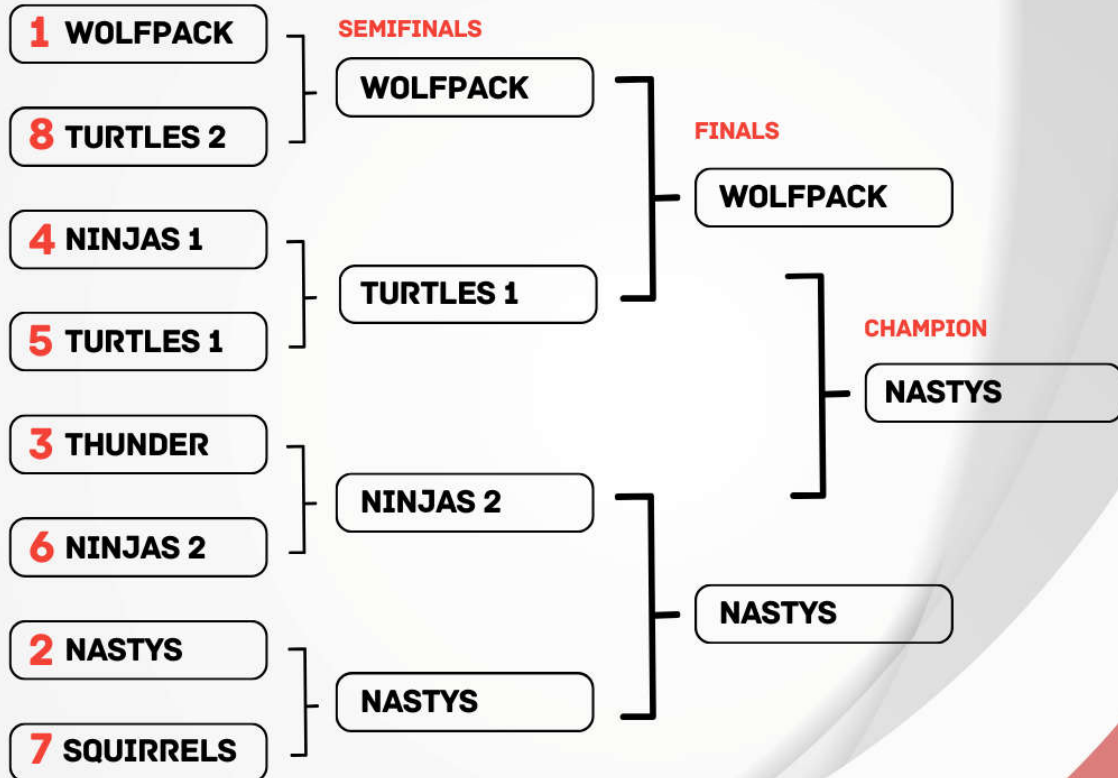

PLAYOFFS

QUARTERFINALS

ALL GAMES - LIVE & ON DEMAND

YOUTUBE.COM/@DODGEBALLAUSTRIA1