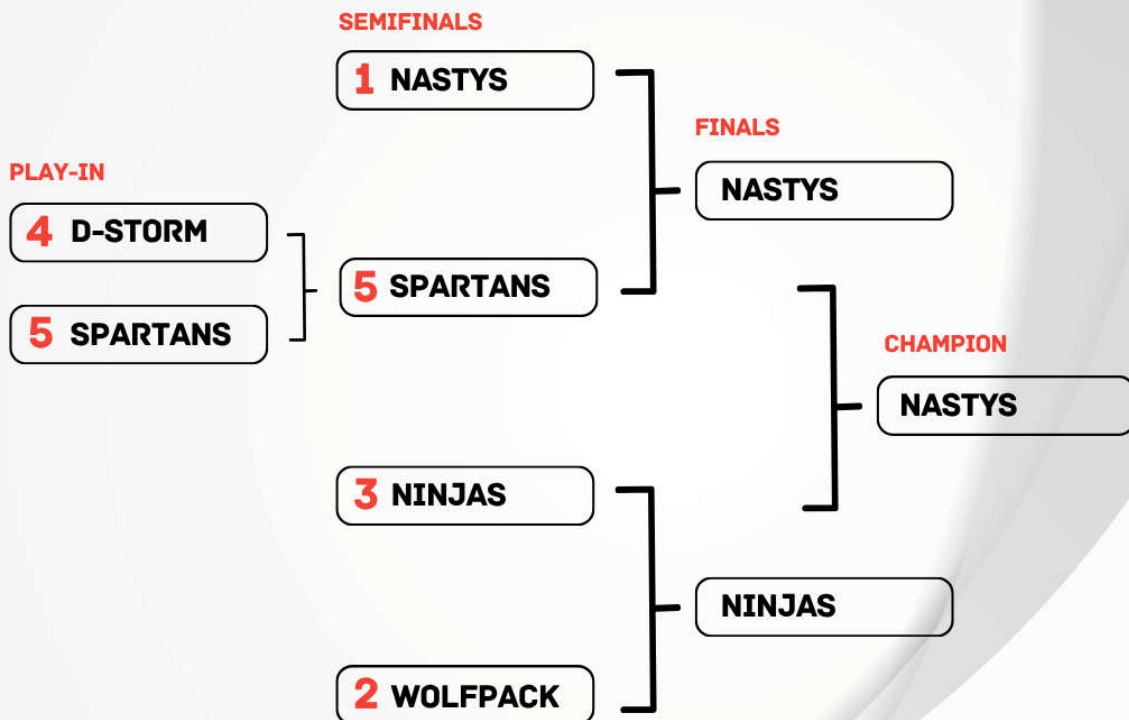

PLAYOFFS

ALL GAMES - LIVE & ON DEMAND

[YOUTUBE.COM/@DODGEBALLAUSTRIA1](https://www.youtube.com/@DODGEBALLAUSTRIA1)