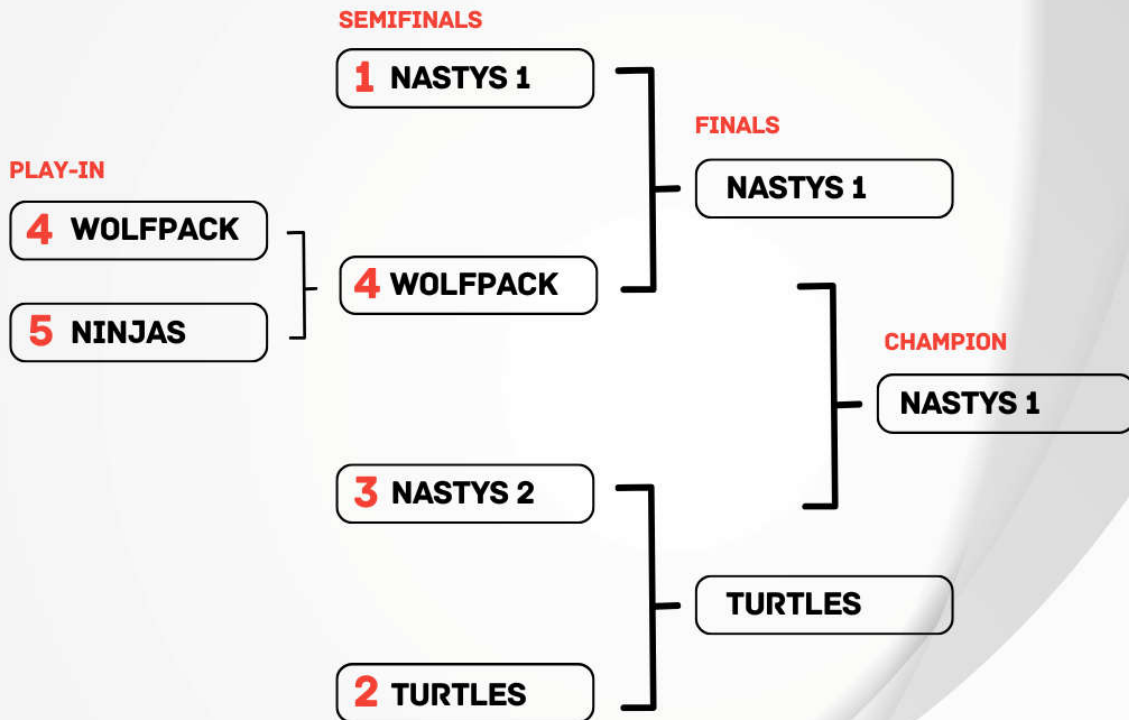

PLAYOFFS

ALL GAMES - LIVE & ON DEMAND

YOUTUBE.COM/@DODGEBALLAUSTRIA1