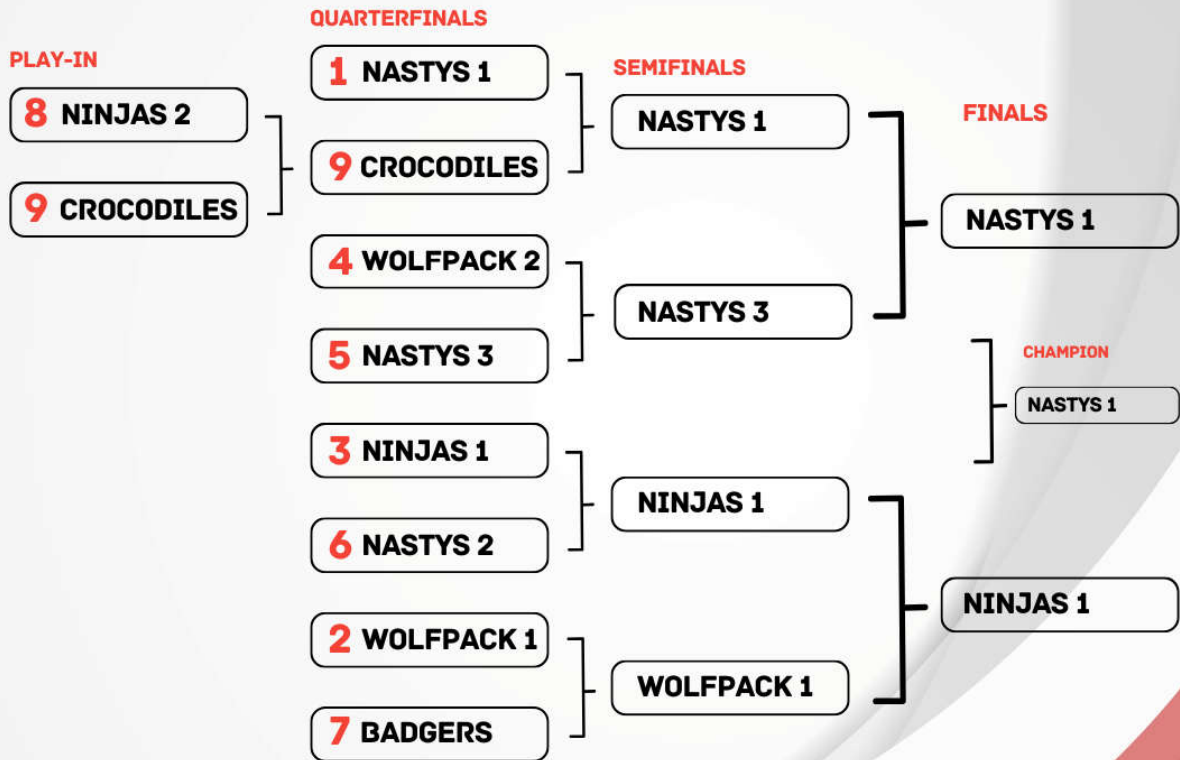

PLAYOFFS

ALL GAMES - LIVE & ON DEMAND

YOUTUBE.COM/@DODGEBALLAUSTRIA1