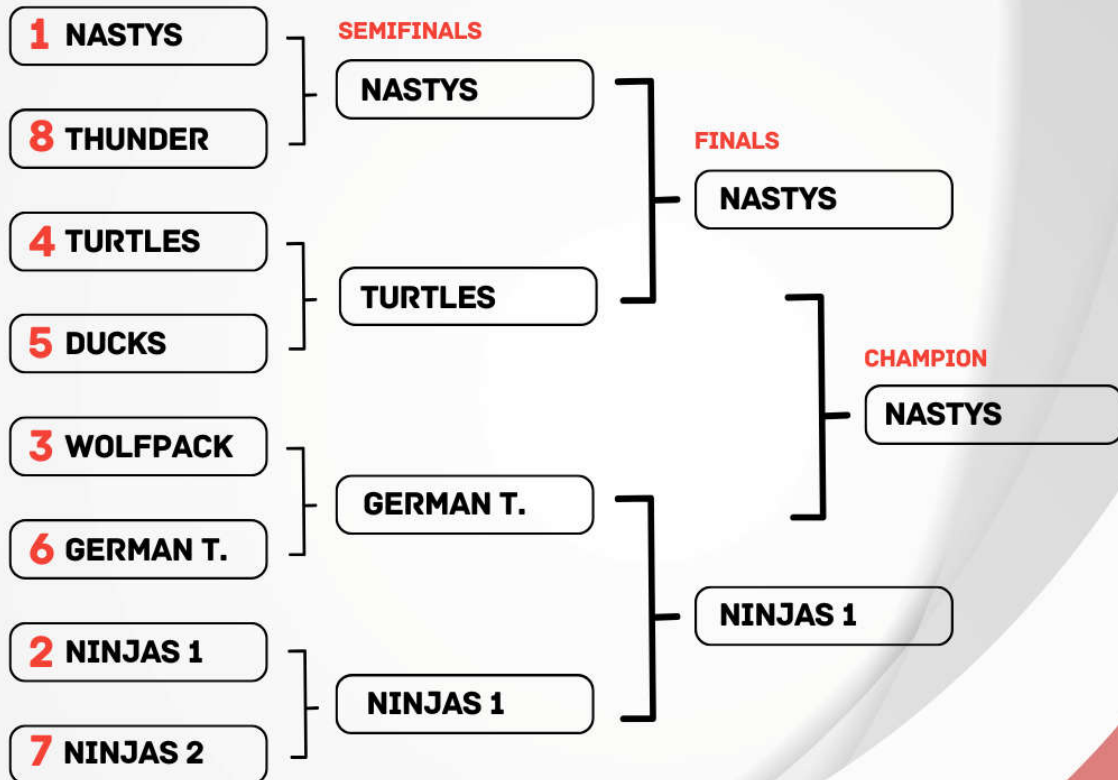

PLAYOFFS

QUARTERFINALS

ALL GAMES - LIVE & ON DEMAND

YOUTUBE.COM/@DODGEBALLAUSTRIA1