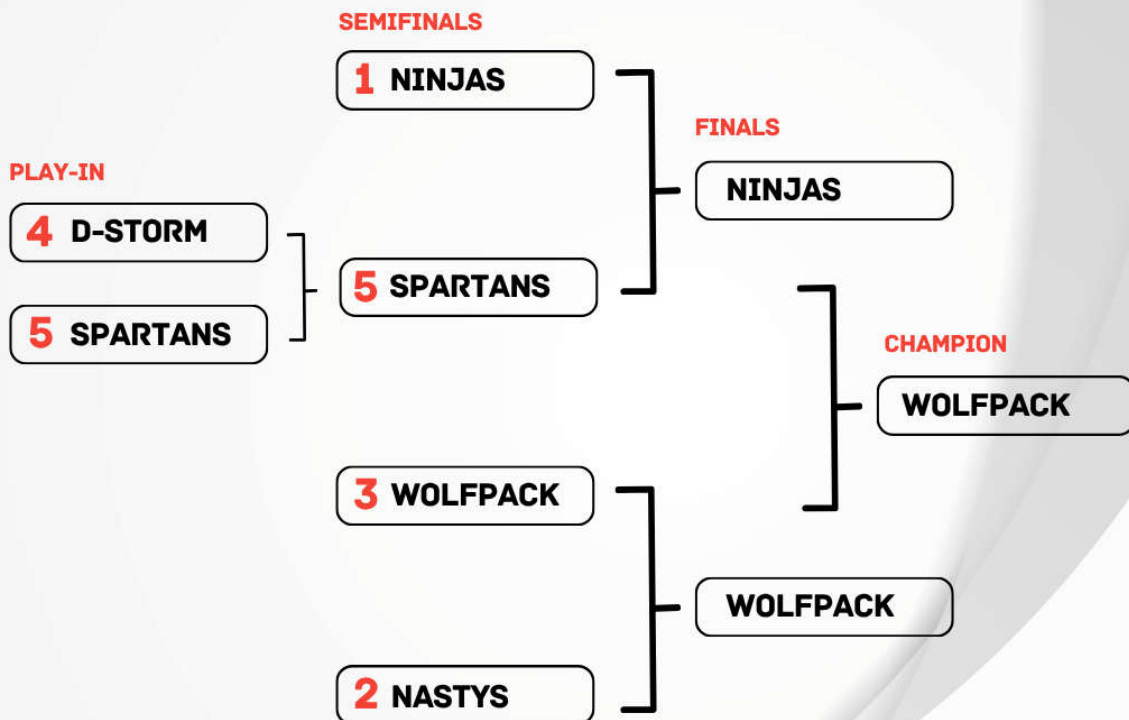

PLAYOFFS

ALL GAMES - LIVE & ON DEMAND

YOUTUBE.COM/@DODGEBALLAUSTRIA1