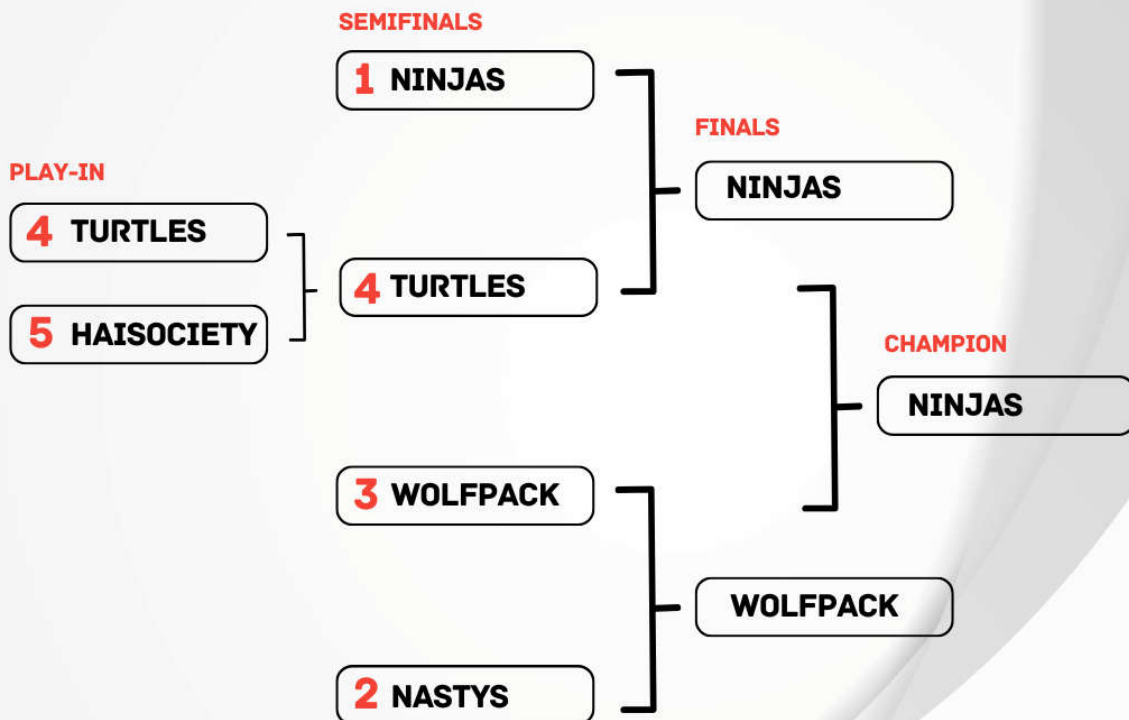

PLAYOFFS

ALL GAMES - LIVE & ON DEMAND

YOUTUBE.COM/@DODGEBALLAUSTRIA1